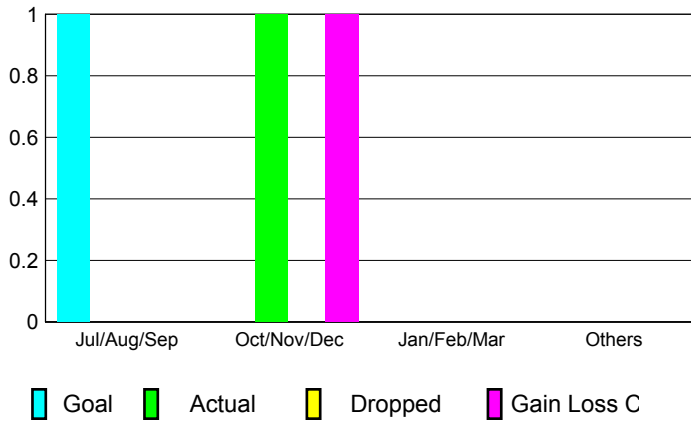

GMT: **Gary Fry**

Location: **WISCONSIN**

GMT CA: **1**

CLUBS

Month	New Club Goal	Actual New Clubs	Actual Dropped Clubs	Gain/Loss of Clubs
2012-2013				
Jul/Aug/Sep	1	0	0	0
Oct/Nov/Dec	0	1	0	1
Jan/Feb/Mar	0	0	0	0
Apr/May/June	0	0	0	0
Totals	1	1	0	1

Club Results 2012-2013
Goal, New, Dropped, Gain/Loss

YTD Status Quo Clubs 2012-2013

Status Quo Clubs Compared to Status Quo Members

Club Gain/Loss 2012-2013

MEMBERSHIP

Month	Net Memb Goal	Actual New Memb	Actual Dropped Memb	Gain/Loss of Memb
2012-2013				
Jul/Aug/Sep	20	27	49	-22
Oct/Nov/Dec	2	59	40	19
Jan/Feb/Mar	0	37	32	5
Apr/May/June	0	29	53	-24
Totals	22	152	174	-22