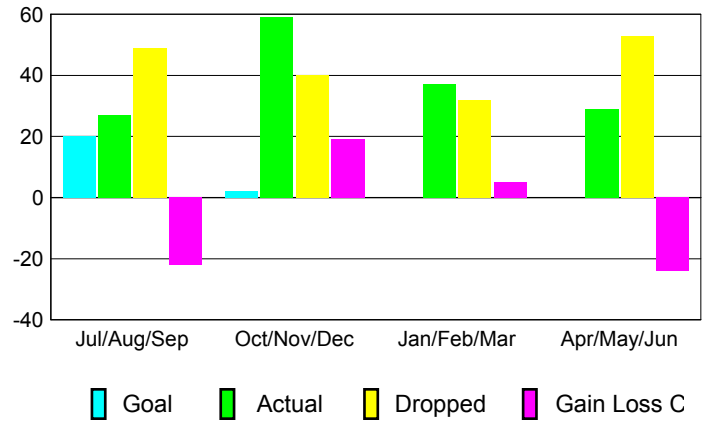

GMT: **Gary Fry**

Location: **WISCONSIN**

GMT CA: **1**

CLUBS

Month	New Club Goal	Actual New Clubs	Actual Dropped Clubs	Gain/Loss of Clubs
2012-2013				
Jul/Aug/Sep	1	0	0	0
Oct/Nov/Dec	0	1	0	1
Jan/Feb/Mar	0	0	0	0
Apr/May/June	0	0	0	0
Totals	1	1	0	1

Club Results 2012-2013
Goal, New, Dropped, Gain/Loss

YTD Status Quo Clubs 2012-2013

Status Quo Clubs Compared to Status Quo Members

Club Gain/Loss 2012-2013

MEMBERSHIP

Month	Net Memb Goal	Actual New Memb	Actual Dropped Memb	Gain/Loss of Memb
2012-2013				
Jul/Aug/Sep	20	27	49	-22
Oct/Nov/Dec	2	59	40	19
Jan/Feb/Mar	0	37	32	5
Apr/May/June	0	29	53	-24
Totals	22	152	174	-22

Membership Results 2012-2013
Goal, New, Dropped, Gain/Loss

Gender Comparison 2012-2013

Membership Gain/Loss 2012-2013