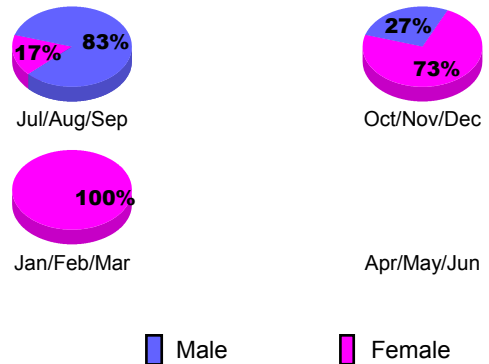

GMT: **Gary Fry**

Location: **WISCONSIN**

GMT CA: **1**

CLUBS

Month	New Club Goal	Actual New Clubs	Actual Dropped Clubs	Gain/Loss of Clubs
2012-2013				
Jul/Aug/Sep	1	0	0	0
Oct/Nov/Dec	0	1	0	1
Jan/Feb/Mar	0	0	0	0
Apr/May/June	0	0	0	0
Totals	1	1	0	1

Club Results 2012-2013
Goal, New, Dropped, Gain/Loss

YTD Status Quo Clubs 2012-2013

Status Quo Clubs Compared to Status Quo Members

Club Gain/Loss 2012-2013

MEMBERSHIP

Month	Net Memb Goal	Actual New Memb	Actual Dropped Memb	Gain/Loss of Memb
2012-2013				
Jul/Aug/Sep	20	27	49	-22
Oct/Nov/Dec	2	59	40	19
Jan/Feb/Mar	0	37	32	5
Apr/May/June	0	29	53	-24
Totals	22	152	174	-22

Membership Results 2012-2013
Goal, New, Dropped, Gain/Loss

Gender Comparison 2012-2013

Membership Gain/Loss 2012-2013